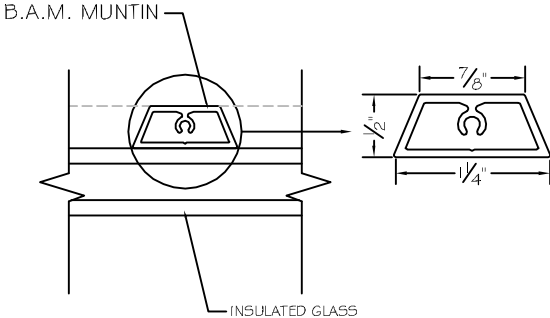

B.A.M.

GLAZE-IN APPLICATION SYSTEM DETAILS
(FOR DOORS/WINDOW VENTS)

BVB-4

BVB-5